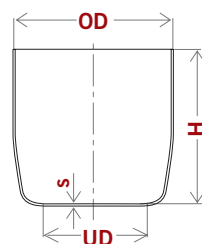

XRF Platinum Program for Katanax

XRF Crucibles suitable for Katanax

Diameter internal		Height (H)	Base thickness (s)	Weight approx.	Heraeus drawing
top (OD)	bottom (UD)				
mm	mm	mm	mm	g	
39,7	28	31,7	0,38	26	80623380
39,7	28	31,7	0,40	30	80623380

XRF Crucibles suitable for Katanax (reinforced rim)

Diameter internal		Height (H)	Base thickness (s)	Weight approx.	Heraeus drawing
top (OD)	bottom (UD)				
mm	mm	mm	mm	g	
39,7	28	31,7	0,38	28	80623378

XRF Lid suitable for Katanax (round version with cavity)

Diameter internal		Height (H)	Base thickness (s)	Weight approx.	Heraeus drawing
top (OD)	bottom (UD)				
mm	mm	mm	mm	g	
53	39	3,5	0,15	6	80623561

XRF Casting dishes suitable for Katanax (round version)

Diameter internal		Flange diameter (FD)	Height (H)	Base thickness (s)	Weight approx.	Heraeus drawing
top (OD)	bottom (UD)					
mm	mm	mm	mm	mm	g	
32,0	30,0	39	6,0	0,8	21	80623259
32,0	30,0	39	6,0	1,0	27	80623259
32,6	31,5	41	3,5	1,0	29	80668768
34,0	32,0	41	6,0	0,8	23	80623267
34,0	32,0	41	6,0	1,0	29	80623267
34,0	32,0	41	6,0	1,2	36	80623267
35,6	34,5	44	3,5	1,0	36	80668782
37,0	35,0	44	6,0	0,8	26	80623268
37,0	35,0	44	6,0	1,0	33	80623268
37,0	35,0	44	6,0	1,2	40	80623268
40,0	38,0	48	6,0	0,8	34	80623270
40,0	38,0	48	6,0	1,0	43	80623270
40,6	39,5	49	3,5	1,0	44	80668781
42,0	40,0	49	6,0	0,8	35	80623273
42,0	40,0	49	6,0	1,0	43	80623273
42,0	40,0	49	6,0	1,1	47	80623273