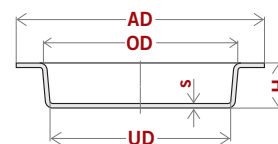

XRF Lid suitable for Katanax (round version with cavity)

Diameter internal		Height (H)	Base thickness (s)	Weight approx.	Heraeus drawing
top (OD)	bottom (UD)				
mm	mm	mm	mm	g	
53	39	3,5	0,15	6	80623561

XRF Casting dishes suitable for Katanax (round version)

Diameter internal		Flange diameter (FD)	Height (H)	Base thickness (s)	Weight approx.	Heraeus drawing
top (OD)	bottom (UD)					
mm	mm	mm	mm	mm	g	
32,0	30,0	39	6,0	0,8	21	80623259
32,0	30,0	39	6,0	1,0	27	80623259
32,6	31,5	41	3,5	1,0	29	80668768
34,0	32,0	41	6,0	0,8	23	80623267
34,0	32,0	41	6,0	1,0	29	80623267
34,0	32,0	41	6,0	1,2	36	80623267
35,6	34,5	44	3,5	1,0	36	80668782
37,0	35,0	44	6,0	0,8	26	80623268
37,0	35,0	44	6,0	1,0	33	80623268
37,0	35,0	44	6,0	1,2	40	80623268
40,0	38,0	48	6,0	0,8	34	80623270
40,0	38,0	48	6,0	1,0	43	80623270
40,6	39,5	49	3,5	1,0	44	80668781
42,0	40,0	49	6,0	0,8	35	80623273
42,0	40,0	49	6,0	1,0	43	80623273
42,0	40,0	49	6,0	1,1	47	80623273