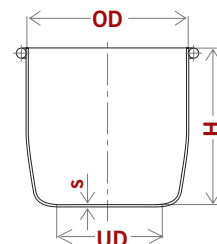

XRF Platinum Program for Katanax

XRF Crucibles suitable for Katanax

Diameter internal		Height (H)	Base thickness (s)	Weight approx.	Heraeus drawing
top (OD)	bottom (UD)				
mm	mm	mm	mm	g	
39,7	28	31,7	0,38	26	80623380
39,7	28	31,7	0,40	30	80623380

XRF Crucibles suitable for Katanax (reinforced rim)

Diameter internal		Height (H)	Base thickness (s)	Weight approx.	Heraeus drawing
top (OD)	bottom (UD)				
mm	mm	mm	mm	g	
39,7	28	31,7	0,38	28	80623378

XRF Lid suitable for Katanax (round version with cavity)

Diameter internal		Height (H)	Base thickness (s)	Weight approx.	Heraeus drawing
top (OD)	bottom (UD)				
mm	mm	mm	mm	g	
53	39	3,5	0,15	6	80623561

XRF Casting dishes suitable for Katanax (round version)

Diameter internal		Flange diameter (FD)	Height (H)	Base thickness (s)	Weight approx.	Heraeus drawing
top (OD)	bottom (UD)					
mm	mm	mm	mm	mm	g	
32,0	30,0	39	6,0	0,8	21	80623259
32,0	30,0	39	6,0	1,0	27	80623259
32,6	31,5	41	3,5	1,0	29	80668768
34,0	32,0	41	6,0	0,8	23	80623267
34,0	32,0	41	6,0	1,0	29	80623267
34,0	32,0	41	6,0	1,2	36	80623267
35,6	34,5	44	3,5	1,0	36	80668782
37,0	35,0	44	6,0	0,8	26	80623268
37,0	35,0	44	6,0	1,0	33	80623268
37,0	35,0	44	6,0	1,2	40	80623268
40,0	38,0	48	6,0	0,8	34	80623270
40,0	38,0	48	6,0	1,0	43	80623270
40,6	39,5	49	3,5	1,0	44	80668781
42,0	40,0	49	6,0	0,8	35	80623273
42,0	40,0	49	6,0	1,0	43	80623273
42,0	40,0	49	6,0	1,1	47	80623273